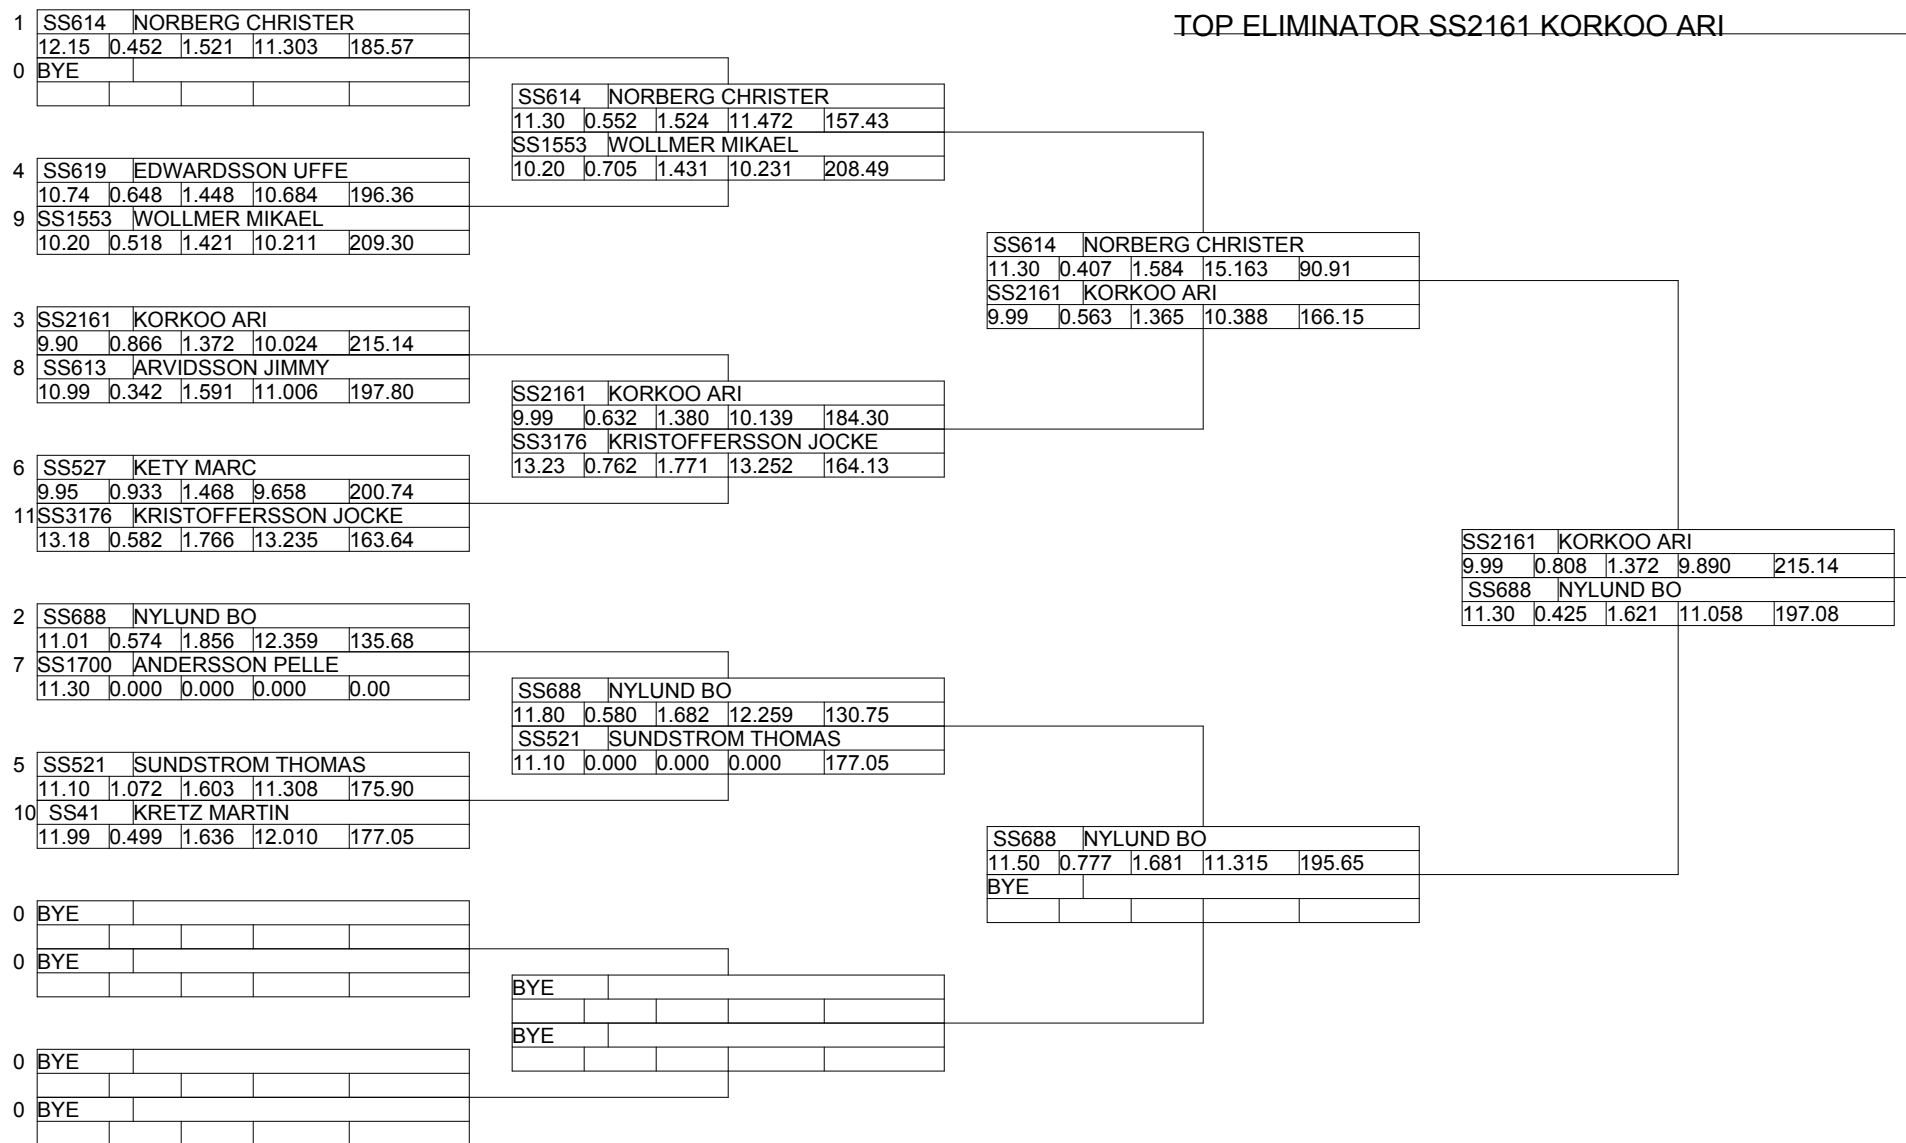

# Skellefteå MS Timing Crew

## AROS NAT'S 2006

### STOCK-SUPER STOCK - - Round 4

Portatree (C) Timing Systems

Qualifying by  
Sportsman  
Lanechoice by Qualifying Pos